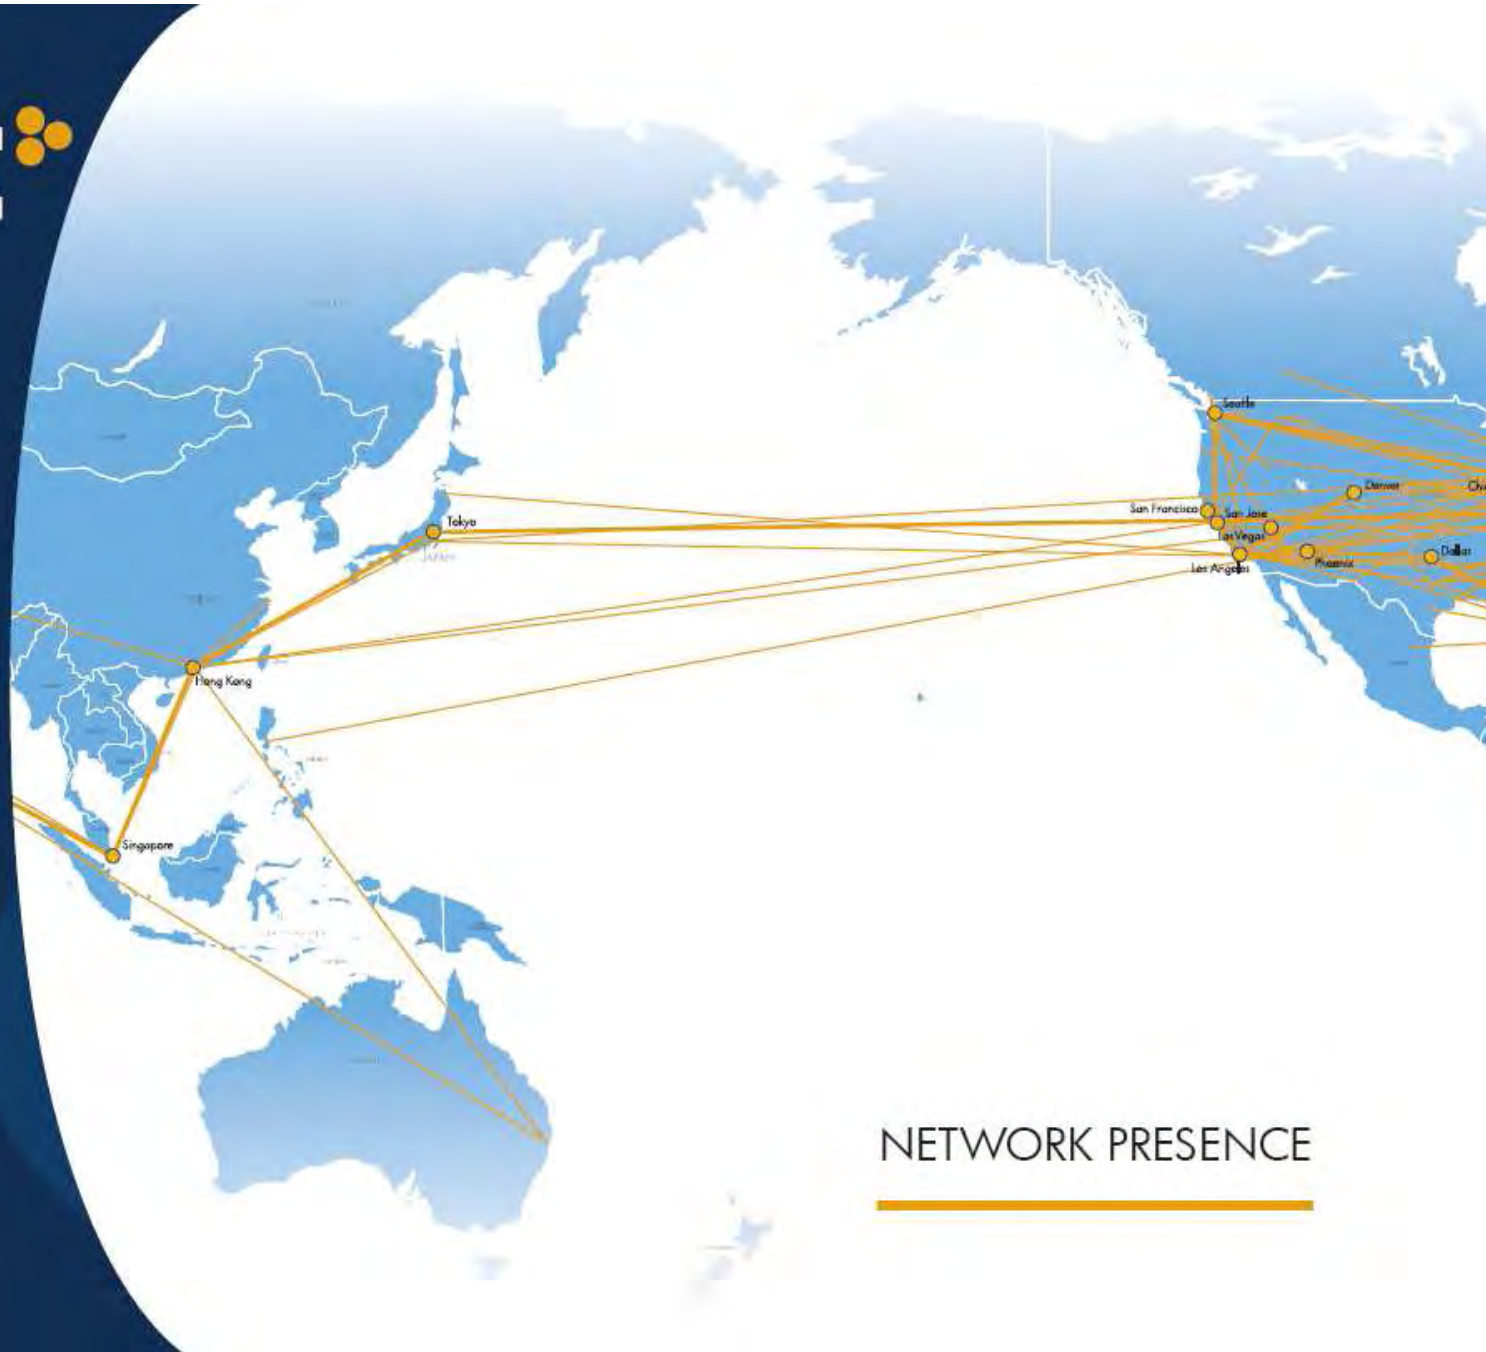

NETWORK PRESENCE